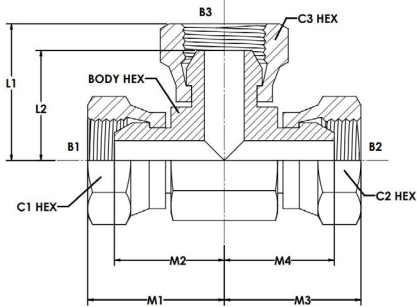

60-3004 - (9344-FG)

BSPP Swivel Female Tee 60 Deg Cone

BRENNAN INDUSTRIES, EXTRAORDINARY FITTINGS

In business for over 60 years, Brennan supplies more than 50,000 types of hydraulic fittings and adaptors in sizes ranging from 1/16 to 3 inches.

Learn More at Brennan University:

[Fittings 101](#)

[Tube Fittings Resources](#)

[Literature and Certifications](#)

Tech Data Sheet: 71534

60-3004 - (9344-FG)

DESCRIPTION:

BSPP Swivel Female Tee 60 Deg Cone

UK SERIES:

60-3004

US SERIES:

9344-FG

THREAD TYPE B1:

FEMALE BSPP SWIVEL

THREAD SPECIFICATION B1:

60 DEG SEAT SWIVEL CONNECTION

THREAD TYPE B2:

FEMALE BSPP SWIVEL

THREAD SPECIFICATION B2:

60 DEG SEAT SWIVEL CONNECTION

BODY MATERIAL:

STEEL

Item	THREAD SIZE B1	THREAD SIZE B2	THREAD SIZE 3	THREAD SPECIFICATIONS	THREAD SPECIFICATIONS
60-3004-02-02-02	1/8-28	1/8-28	1/8-28	ISO 8434-6	BS 5200
60-3004-04-04-04	1/4-19	1/4-19	1/4-19	ISO 8434-6	BS 5200
60-3004-06-06-06	3/8-19	3/8-19	3/8-19	ISO 8434-6	BS 5200
60-3004-08-08-08	1/2-14	1/2-14	1/2-14	ISO 8434-6	BS 5200
60-3004-10-10-10	5/8-14	5/8-14	5/8-14	ISO 8434-6	BS 5200
60-3004-12-12-12	3/4-14	3/4-14	3/4-14	ISO 8434-6	BS 5200
60-3004-16-16-16	1-11	1-11	1-11	ISO 8434-6	BS 5200
60-3004-20-20-20	1-1/4-11	1-1/4-11	1-1/4-11	ISO 8434-6	BS 5200
60-3004-24-24-24	1-1/2-11	1-1/2-11	1-1/2-11	ISO 8434-6	BS 5200
60-3004-32-32-32	2-11	2-11	2-11	ISO 8434-6	BS 5200