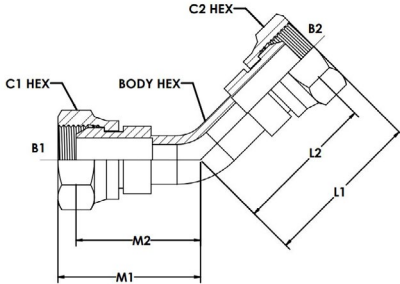

60-6012 - (9144)

BSPP Swivel Female x BSPP Swivel Female 45 Deg Swept Elbow
60 Deg Cone

BRENNAN INDUSTRIES, EXTRAORDINARY FITTINGS

In business for over 60 years, Brennan supplies more than 50,000 types of hydraulic fittings and adaptors in sizes ranging from 1/16 to 3 inches.

Learn More at Brennan University:

[Fittings 101](#)

[Tube Fittings Resources](#)

[Literature and Certifications](#)

Tech Data Sheet: 71517

60-6012 - (9144)

DESCRIPTION:

BSPP Swivel Female x BSPP Swivel Female 45 Deg Swept Elbow 60 Deg Cone

UK SERIES:

60-6012

US SERIES:

9144

THREAD TYPE B1:

FEMALE BSPP SWIVEL

THREAD SPECIFICATION B1:

60 DEG SEAT SWIVEL CONNECTION

THREAD TYPE B2:

FEMALE BSPP SWIVEL

THREAD SPECIFICATION B2:

60 DEG SEAT SWIVEL CONNECTION

BODY MATERIAL:

STEEL

Item	THREAD SIZE B1	THREAD SIZE B2	THREAD SIZE 3	THREAD DRILL 3 (MM)
60-6012-04-04	1/4-19	1/4-19	ISO 8434-6	BS 5200
60-6012-06-06	3/8-19	3/8-19	ISO 8434-6	BS 5200
60-6012-08-08	1/2-14	1/2-14	ISO 8434-6	BS 5200
60-6012-10-10	5/8-14	5/8-14	ISO 8434-6	BS 5200
60-6012-12-12	3/4-14	3/4-14	ISO 8434-6	BS 5200
60-6012-16-16	1-11	1-11	ISO 8434-6	BS 5200
60-6012-20-20	1-1/4-11	1-1/4-11	ISO 8434-6	BS 5200
60-6012-24-24	1-1/2-11	1-1/2-11	ISO 8434-6	BS 5200
60-6012-32-32	2-11	2-11	ISO 8434-6	BS 5200