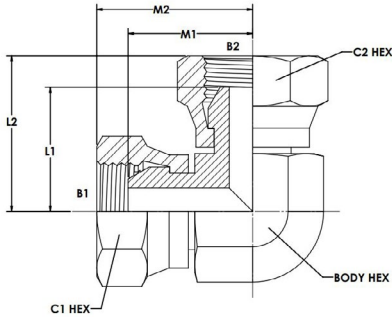

60-2005 - (9244-FG)

BSPP Swivel Female x BSPP Swivel Female 90 Deg Compact
Elbow 60 Deg Cone

BRENNAN INDUSTRIES, EXTRAORDINARY FITTINGS

In business for over 60 years, Brennan supplies more than 50,000 types of hydraulic fittings and adaptors in sizes ranging from 1/16 to 3 inches.

Learn More at Brennan University:

[Fittings 101](#)

[Tube Fittings Resources](#)

[Literature and Certifications](#)

Tech Data Sheet: 71506

60-2005 - (9244-FG)

DESCRIPTION:

BSPP Swivel Female x BSPP Swivel Female 90 Deg Compact Elbow 60 Deg Cone

UK SERIES:

60-2005

US SERIES:

9244-FG

THREAD TYPE B1:

FEMALE BSPP SWIVEL

THREAD SPECIFICATION B1:

ISO 1179, ISO 8434-6, BS 5200

THREAD TYPE PT2:

FEMALE BSPP SWIVEL

THREAD SPECIFICATION PT2:

ISO 1179

BODY MATERIAL:

STEEL

Item	THREAD SIZE B1	THREAD SIZE PT2	THREAD SPECIFICATION PT2
60-2005-02-02	1/8-28	1/8-28	BS 5200
60-2005-02-04	1/4-19	1/8-28	BS 5200
60-2005-04-04	1/4-19	1/4-19	BS 5200
60-2005-04-06	3/8-19	1/4-19	BS 5200
60-2005-06-06	3/8-19	3/8-19	BS 5200
60-2005-06-08	1/2-14	3/8-19	BS 5200
60-2005-08-08	1/2-14	1/2-14	BS 5200
60-2005-10-10	5/8-14	5/8-14	BS 5200
60-2005-12-12	3/4-14	3/4-14	BS 5200
60-2005-12-16	1-11	3/4-14	BS 5200
60-2005-16-16	1-11	1-11	BS 5200
60-2005-20-20	1-1/4-11	1-1/4-11	BS 5200
60-2005-24-24	1-1/2-11	1-1/2-11	BS 5200
60-2005-32-32	2-11	2-11	BS 5200