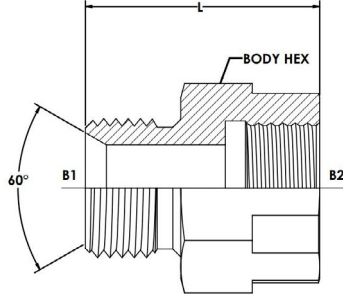

60-6023 - (7017)

BSPP Male 60 Deg Cone x BSPP Fixed Female Gauge

BRENNAN INDUSTRIES, EXTRAORDINARY FITTINGS

In business for over 60 years, Brennan supplies more than 50,000 types of hydraulic fittings and adaptors in sizes ranging from 1/16 to 3 inches.

Learn More at Brennan University:

[Fittings 101](#)

[Tube Fittings Resources](#)

[Literature and Certifications](#)

Tech Data Sheet: 71471

60-6023 - (7017)

DESCRIPTION:

BSPP Male 60 Deg Cone x BSPP Fixed Female Gauge

UK SERIES:

60-6023

US SERIES:

7017

THREAD TYPE B1:

MALE BSPP WITH 60 DEGREE SEAT

THREAD SPECIFICATION B1:

60 DEG SEAT SWIVEL CONNECTION

THREAD TYPE B2:

FEMALE BSPP GAUGE PORT

THREAD SPECIFICATION B2:

FEMALE BSPP FOR GAUGE

BODY MATERIAL:

STEEL

Item	THREAD SIZE B1	THREAD SIZE B2
60-6023-02-02	1/8-28	1/8-28
60-6023-02-04	1/8-28	1/4-19
60-6023-04-02	1/4-19	1/8-28
60-6023-04-04	1/4-19	1/4-19
60-6023-04-06	1/4-19	3/8-19
60-6023-04-08	1/4-19	1/2-14
60-6023-06-02	3/8-19	1/8-28
60-6023-06-04	3/8-19	1/4-19
60-6023-06-06	3/8-19	3/8-19
60-6023-06-08	3/8-19	1/2-14
60-6023-08-04	1/2-14	1/4-19
60-6023-08-06	1/2-14	3/8-19
60-6023-08-08	1/2-14	1/2-14
60-6023-12-08	3/4-14	1/2-14