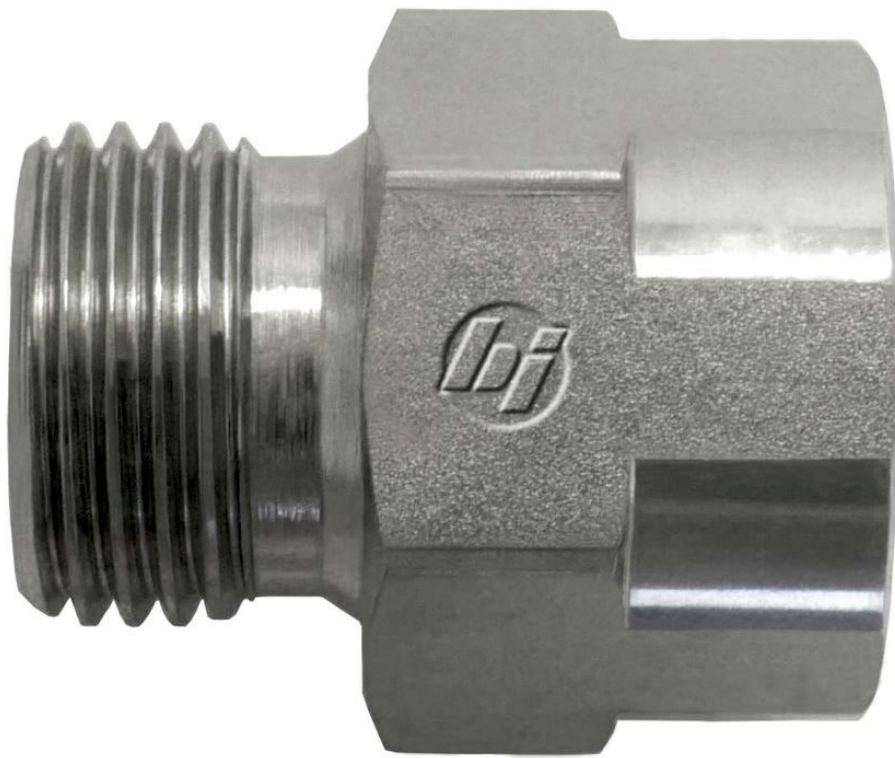

60-6023 - (7017)

BSPP Male 60 Deg Cone x BSPP Fixed Female Gauge

BRENNAN INDUSTRIES, EXTRAORDINARY FITTINGS

In business for over 60 years, Brennan supplies more than 50,000 types of hydraulic fittings and adaptors in sizes ranging from 1/16 to 3 inches.

Learn More at Brennan University:

[Fittings 101](#)

[Tube Fittings Resources](#)

[Literature and Certifications](#)

Tech Data Sheet: 71471

60-6023 - (7017)

DESCRIPTION:

BSPP Male 60 Deg Cone x BSPP Fixed Female Gauge

UK SERIES:

60-6023

US SERIES:

7017

THREAD TYPE B1:

MALE BSPP WITH 60 DEGREE SEAT

THREAD SPECIFICATION B1:

60 DEG SEAT SWIVEL CONNECTION

THREAD TYPE B2:

FEMALE BSPP GAUGE PORT

THREAD SPECIFICATION B2:

FEMALE BSPP FOR GAUGE

BODY MATERIAL:

STEEL

Item	THREAD SIZE B1	THREAD SIZE B2
60-6023-02-02	1/8-28	1/8-28
60-6023-02-04	1/8-28	1/4-19
60-6023-04-02	1/4-19	1/8-28
60-6023-04-04	1/4-19	1/4-19
60-6023-04-06	1/4-19	3/8-19
60-6023-04-08	1/4-19	1/2-14
60-6023-06-02	3/8-19	1/8-28
60-6023-06-04	3/8-19	1/4-19
60-6023-06-06	3/8-19	3/8-19
60-6023-06-08	3/8-19	1/2-14
60-6023-08-04	1/2-14	1/4-19
60-6023-08-06	1/2-14	3/8-19
60-6023-08-08	1/2-14	1/2-14
60-6023-12-08	3/4-14	1/2-14